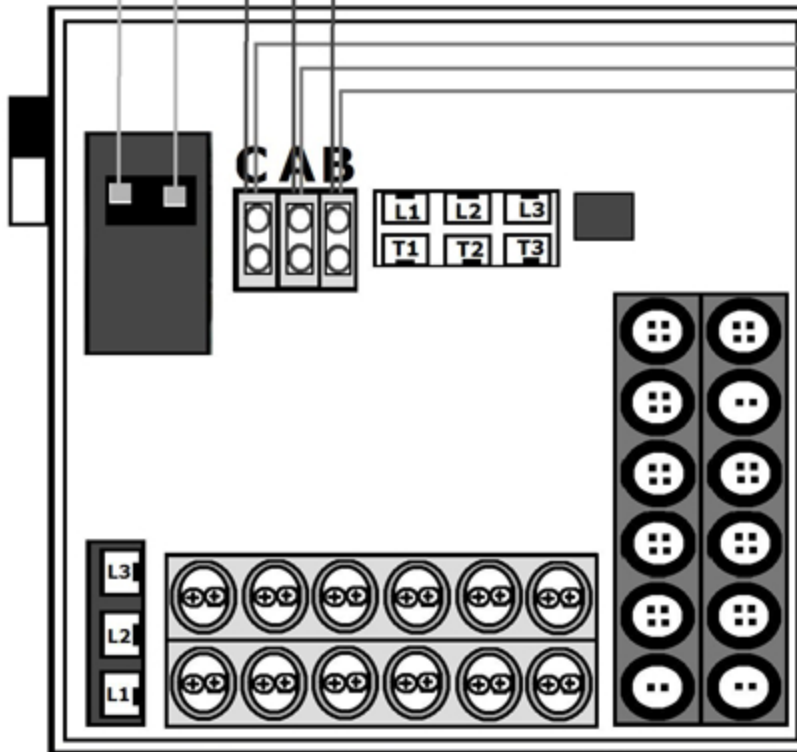

SINGLE PHASE SUPPLY

3-PHASE SUB - PANEL

ON/OFF SWITCH

ROTARY CONVERTER CONNECTION DIAGRAM